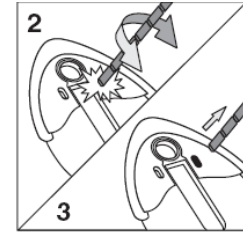

KIT PERSONALIZZAZIONE CHIAVI - KEY CUSTOMIZATION KIT KIT PERSONNALISATION CLÉS - SET PERSONALISIERUNG SCHLÜSSEL KIT PERSONALIZAÇÃO CHAVES - KIT PERSONALIZACIÓN LLAVES	DS80KT94-001 LBT80093 IS0248-AA

DK50

DK30

	KIT PERSONALIZZAZIONE CHIAVI - KEY CUSTOMIZATION KIT KIT PERSONNALISATION CLÉS - SET PERSONALISIERUNG SCHLÜSSEL KIT PERSONALIZAÇÃO CHAVES - KIT PERSONALIZACIÓN LLAVES	DS80KT94-001 LBT80093 IS0248-AA

DK50

DK30

	KIT PERSONALIZZAZIONE CHIAVI - KEY CUSTOMIZATION KIT KIT PERSONNALISATION CLÉS - SET PERSONALISIERUNG SCHLÜSSEL KIT PERSONALIZAÇÃO CHAVES - KIT PERSONALIZACIÓN LLAVES	DS80KT94-001 LBT80093 IS0248-AA

DK50

DK30

	KIT PERSONALIZZAZIONE CHIAVI - KEY CUSTOMIZATION KIT KIT PERSONNALISATION CLÉS - SET PERSONALISIERUNG SCHLÜSSEL KIT PERSONALIZAÇÃO CHAVES - KIT PERSONALIZACIÓN LLAVES	DS80KT94-001 LBT80093 IS0248-AA

DK50

DK30