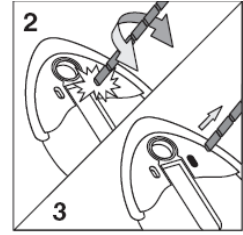

KIT PERSONALIZZAZIONE CHIAVI - KEY CUSTOMIZATION KIT KIT PERSONNALISATION CLÉS - SET PERSONALISIERUNG SCHLÜSSEL KIT PERSONALIZAÇÃO CHAVES - KIT PERSONALIZACIÓN LLAVES	DS80KT94-001 LBT80093 IS0248-AA

DK50

DK30

	KIT PERSONALIZZAZIONE CHIAVI - KEY CUSTOMIZATION KIT KIT PERSONNALISATION CLÉS - SET PERSONALISIERUNG SCHLÜSSEL KIT PERSONALIZAÇÃO CHAVES - KIT PERSONALIZACIÓN LLAVES	DS80KT94-001 LBT80093 IS0248-AA

DK50

DK30

	KIT PERSONALIZZAZIONE CHIAVI - KEY CUSTOMIZATION KIT KIT PERSONNALISATION CLÉS - SET PERSONALISIERUNG SCHLÜSSEL KIT PERSONALIZAÇÃO CHAVES - KIT PERSONALIZACIÓN LLAVES	DS80KT94-001 LBT80093 IS0248-AA

DK50

DK30

	KIT PERSONALIZZAZIONE CHIAVI - KEY CUSTOMIZATION KIT KIT PERSONNALISATION CLÉS - SET PERSONALISIERUNG SCHLÜSSEL KIT PERSONALIZAÇÃO CHAVES - KIT PERSONALIZACIÓN LLAVES	DS80KT94-001 LBT80093 IS0248-AA

DK50

DK30