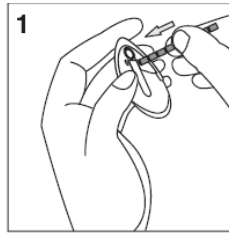

KIT PERSONALIZZAZIONE CHIAVI - KEY CUSTOMIZATION KIT KIT PERSONNALISATION CLÉS - SET PERSONALISIERUNG SCHLÜSSEL KIT PERSONALIZAÇÃO CHAVES - KIT PERSONALIZACIÓN LLAVES	DS80KT94-001 LBT80093 IS0248-AA

DK50

DK30

	KIT PERSONALIZZAZIONE CHIAVI - KEY CUSTOMIZATION KIT KIT PERSONNALISATION CLÉS - SET PERSONALISIERUNG SCHLÜSSEL KIT PERSONALIZAÇÃO CHAVES - KIT PERSONALIZACIÓN LLAVES	DS80KT94-001 LBT80093 IS0248-AA

DK50

DK30

	KIT PERSONALIZZAZIONE CHIAVI - KEY CUSTOMIZATION KIT KIT PERSONNALISATION CLÉS - SET PERSONALISIERUNG SCHLÜSSEL KIT PERSONALIZAÇÃO CHAVES - KIT PERSONALIZACIÓN LLAVES	DS80KT94-001 LBT80093 IS0248-AA

DK50

DK30

	KIT PERSONALIZZAZIONE CHIAVI - KEY CUSTOMIZATION KIT KIT PERSONNALISATION CLÉS - SET PERSONALISIERUNG SCHLÜSSEL KIT PERSONALIZAÇÃO CHAVES - KIT PERSONALIZACIÓN LLAVES	DS80KT94-001 LBT80093 IS0248-AA

DK50

DK30