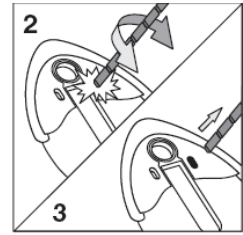

KIT PERSONALIZZAZIONE CHIAVI - KEY CUSTOMIZATION KIT KIT PERSONNALISATION CLÉS - SET PERSONALISIERUNG SCHLÜSSEL KIT PERSONALIZAÇÃO CHAVES - KIT PERSONALIZACIÓN LLAVES	DS80KT94-001 LBT80093 IS0248-AA

DK50

DK30

	KIT PERSONALIZZAZIONE CHIAVI - KEY CUSTOMIZATION KIT KIT PERSONNALISATION CLÉS - SET PERSONALISIERUNG SCHLÜSSEL KIT PERSONALIZAÇÃO CHAVES - KIT PERSONALIZACIÓN LLAVES	DS80KT94-001 LBT80093 IS0248-AA

DK50

DK30

	KIT PERSONALIZZAZIONE CHIAVI - KEY CUSTOMIZATION KIT KIT PERSONNALISATION CLÉS - SET PERSONALISIERUNG SCHLÜSSEL KIT PERSONALIZAÇÃO CHAVES - KIT PERSONALIZACIÓN LLAVES	DS80KT94-001 LBT80093 IS0248-AA

DK50

DK30

	KIT PERSONALIZZAZIONE CHIAVI - KEY CUSTOMIZATION KIT KIT PERSONNALISATION CLÉS - SET PERSONALISIERUNG SCHLÜSSEL KIT PERSONALIZAÇÃO CHAVES - KIT PERSONALIZACIÓN LLAVES	DS80KT94-001 LBT80093 IS0248-AA

DK50

DK30