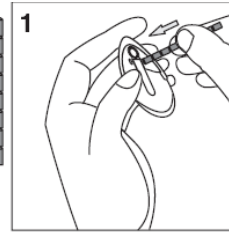

KIT PERSONALIZZAZIONE CHIAVI - KEY CUSTOMIZATION KIT KIT PERSONNALISATION CLÉS - SET PERSONALISIERUNG SCHLÜSSEL KIT PERSONALIZAÇÃO CHAVES - KIT PERSONALIZACIÓN LLAVES	DS80KT94-001 LBT80093 IS0248-AA

DK50

DK30

	KIT PERSONALIZZAZIONE CHIAVI - KEY CUSTOMIZATION KIT KIT PERSONNALISATION CLÉS - SET PERSONALISIERUNG SCHLÜSSEL KIT PERSONALIZAÇÃO CHAVES - KIT PERSONALIZACIÓN LLAVES	DS80KT94-001 LBT80093 IS0248-AA

DK50

DK30

	KIT PERSONALIZZAZIONE CHIAVI - KEY CUSTOMIZATION KIT KIT PERSONNALISATION CLÉS - SET PERSONALISIERUNG SCHLÜSSEL KIT PERSONALIZAÇÃO CHAVES - KIT PERSONALIZACIÓN LLAVES	DS80KT94-001 LBT80093 IS0248-AA

DK50

DK30

	KIT PERSONALIZZAZIONE CHIAVI - KEY CUSTOMIZATION KIT KIT PERSONNALISATION CLÉS - SET PERSONALISIERUNG SCHLÜSSEL KIT PERSONALIZAÇÃO CHAVES - KIT PERSONALIZACIÓN LLAVES	DS80KT94-001 LBT80093 IS0248-AA

DK50

DK30